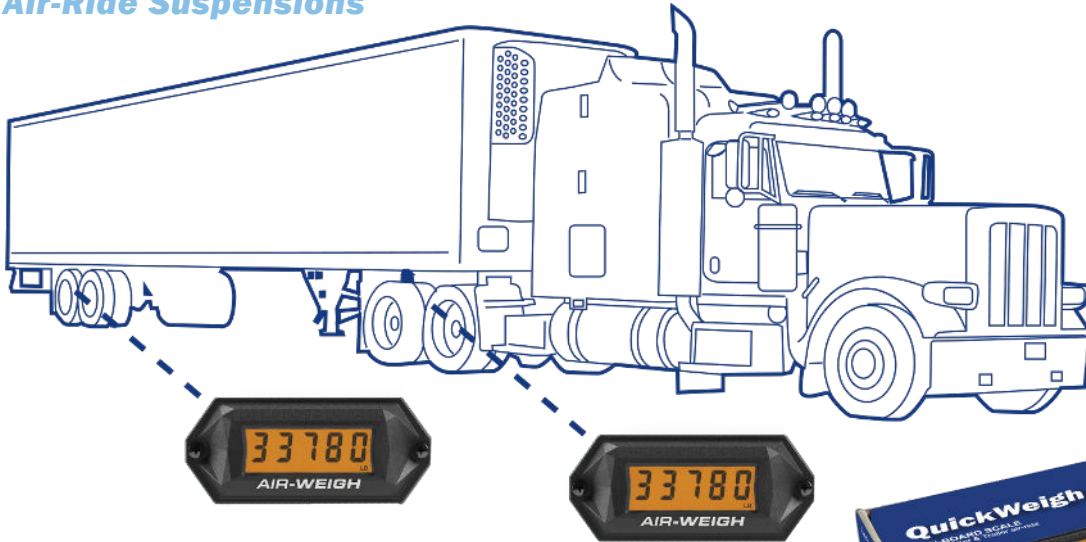

## QuickWeigh

Digital PSI Gauge & On-Board Scale  
For Air-Ride Suspensions

AIR-WEIGH

Instant weights in the field & at the loading dock!

Overweight  
Protection

Save Time,  
Fuel & Money

Simple  
Install &  
Use

Backed by 3  
Year Limited  
Warranty

Industry  
Leading  
Accuracy

Digital PSI Gauge Out-Of-The-Box,  
after calibration, on-board scale!

The all-new QuickWeigh by Air-Weigh is the go-to solution for equipment utilization. Don't guess your weights, know them instantly anywhere and at any time. When fully calibrated, QuickWeigh brings all the accuracy and dependability you know from other Air-Weigh scales at an all-new economical price offering.